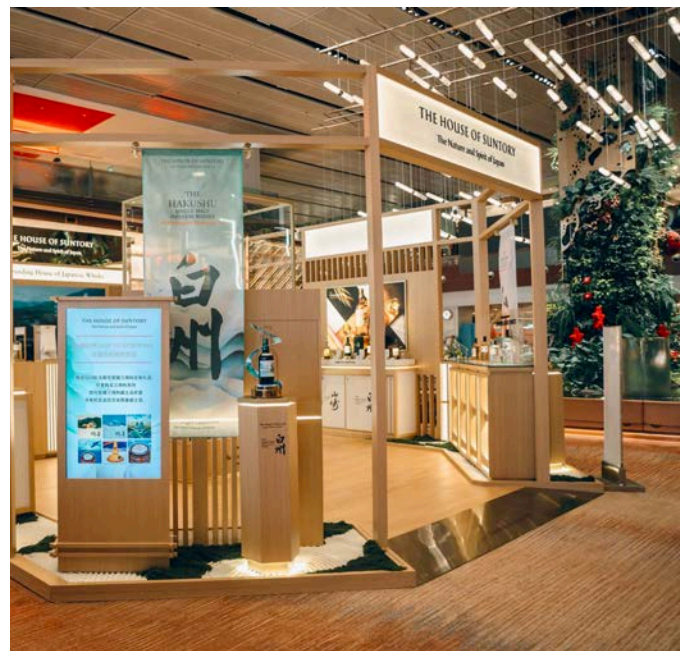

PROJECTS *PROUDLY DELIVERED*

PRO - DICKSON® WOVEN VINYL FLOORING
MADE IN FRANCE

SINGAPORE AMERICAN SCHOOL

PROJECTS *PROUDLY DELIVERED*

PRO - DICKSON® WOVEN VINYL FLOORING
MADE IN FRANCE

CHANGI AIRPORT TERMINAL 3
AIRLINE OFFICES @ BASEMENT 1

PROJECTS PROUDLY DELIVERED

PRO VINYL TILES

CHANGI AIRPORT T1 - DEPARTURES
THE HOUSE OF SUNTORY

PROJECTS *PROUDLY DELIVERED*

PRO VINYL TILES
PRO - BALSAN® CARPET TILES
MADE IN FRANCE

EMBASSY OF INDONESIA, SINGAPORE