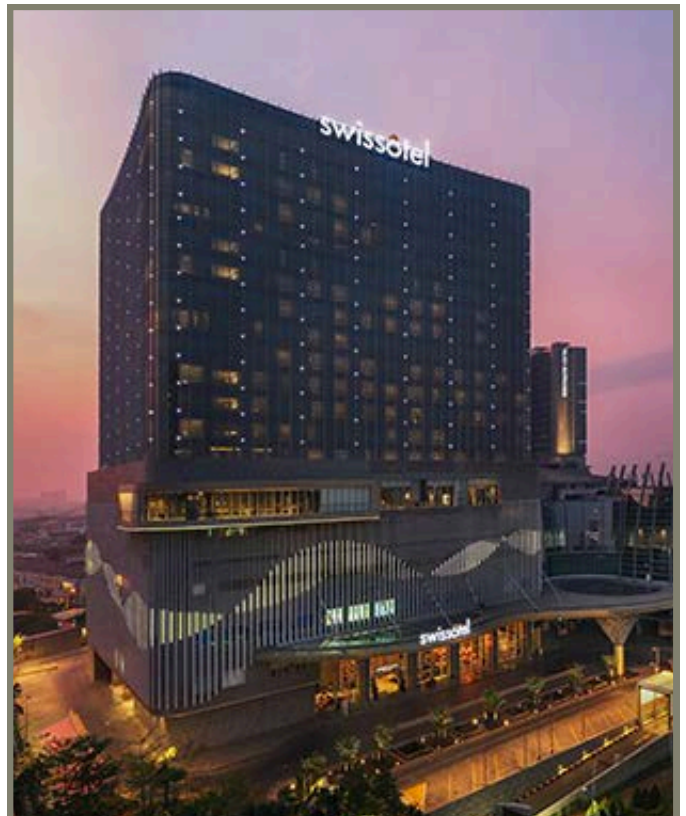

PROJECTS *PROUDLY DELIVERED*

PRO - DICKSON® WOVEN VINYL FLOORING
MADE IN FRANCE

SWISSOTEL, JAKARTA