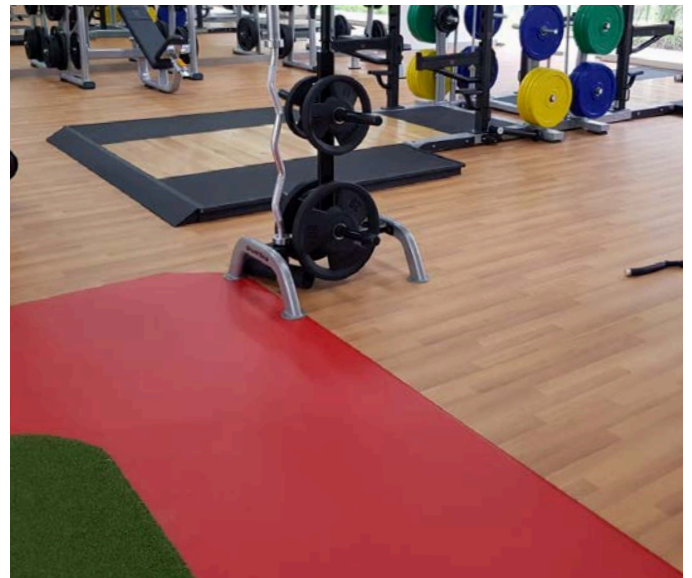

PROJECTS *PROUDLY DELIVERED*

PRO - IDL® SPORTS FLOORING
PRO - IDL® BLACK BULL GYM FLOORING
PRO - IDL® SPORTS TURF

ACTIVESG PARK @ JURONG LAKE
GARDENS, YUAN CHING ROAD