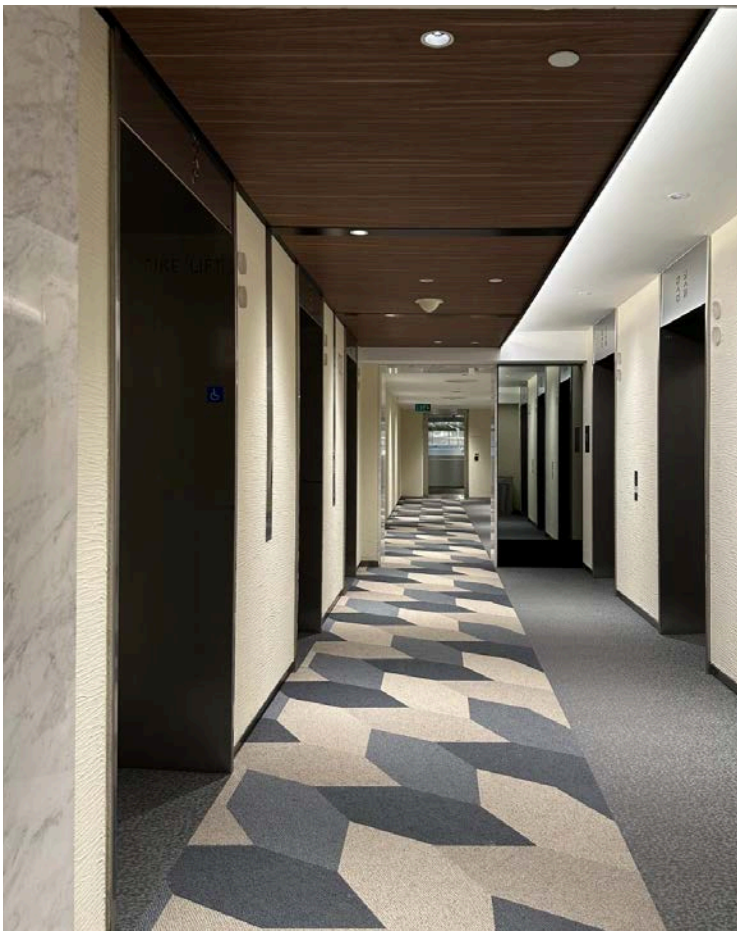

PROJECTS *PROUDLY DELIVERED*

PRO - DICKSON® WOVEN VINYL FLOORING
MADE IN FRANCE

MARINA BAY RESIDENCES, SINGAPORE