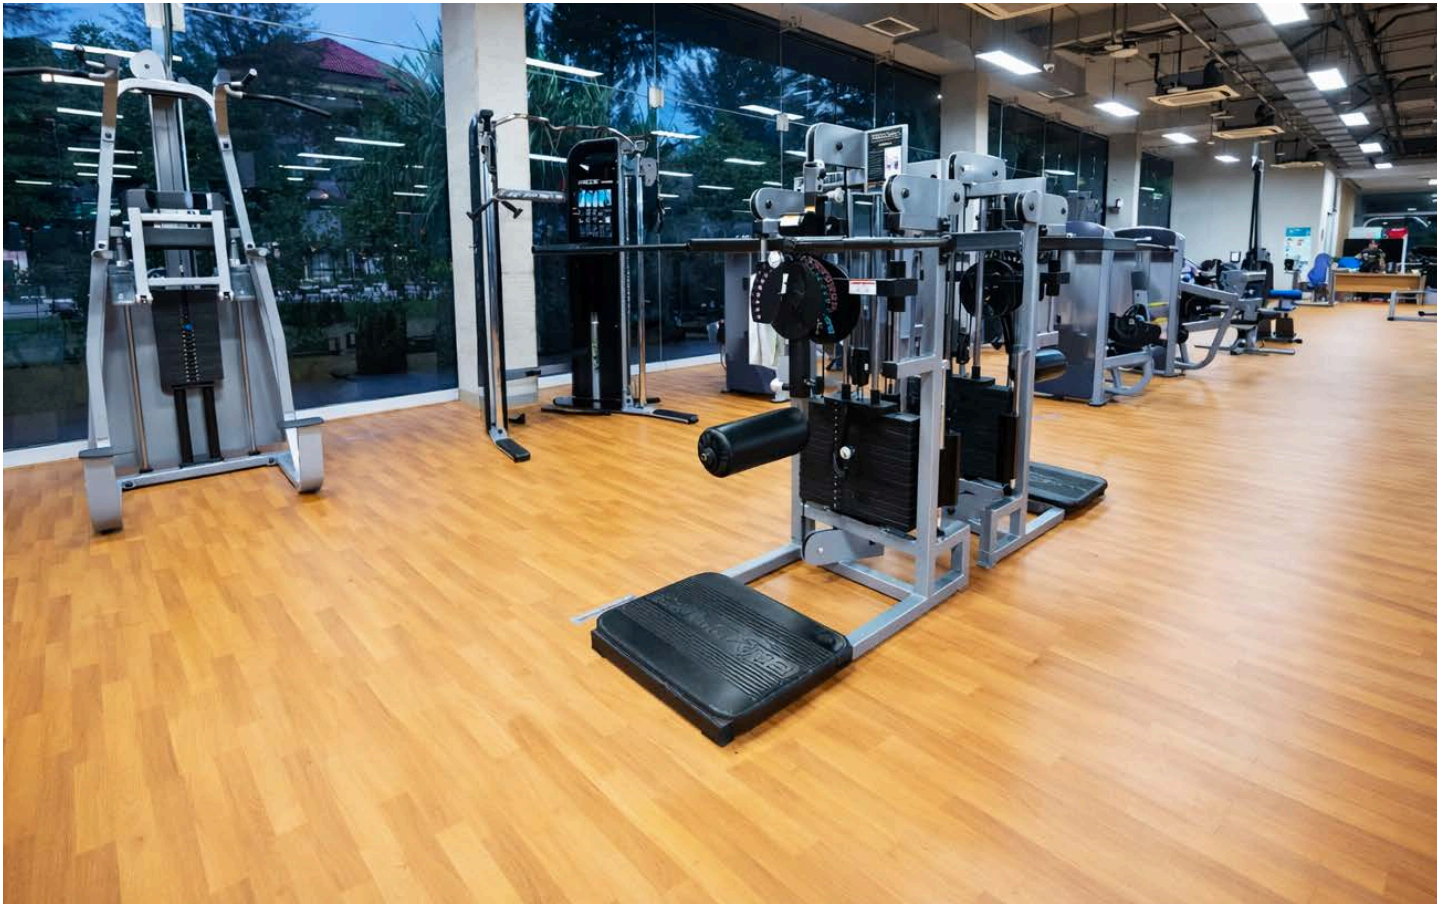

PROJECTS *PROUDLY DELIVERED*

PRO - IDL® SPORTS FLOORING
PRO - IDL® BLACK BULL GYM FLOORING
PRO - IDL® SPORTS TURF

ACTIVESG PARK @ JURONG LAKE
GARDENS, YUAN CHING ROAD