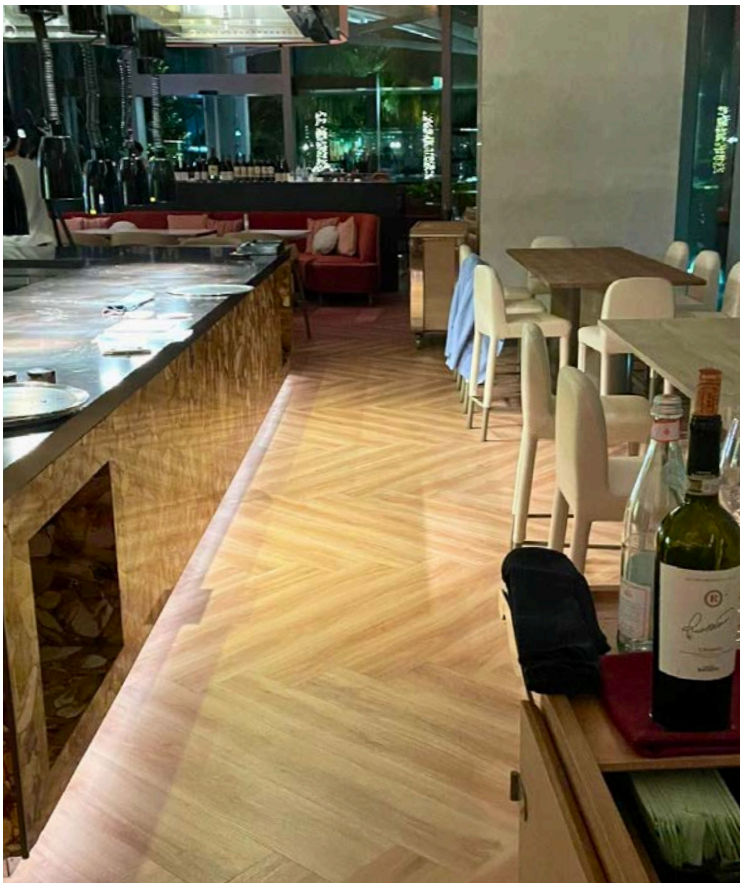

PROJECTS *PROUDLY DELIVERED*

PRO HANDMADE RUGS

COLONIAL MANORS CAPELLA SG

PROJECTS *PROUDLY DELIVERED*

PRO VINYL TILES

W - HOTEL, SENTOSA COVE

PROJECTS *PROUDLY DELIVERED*

PRO - BALSAN® BROADLOOM CARPET
MADE IN FRANCE