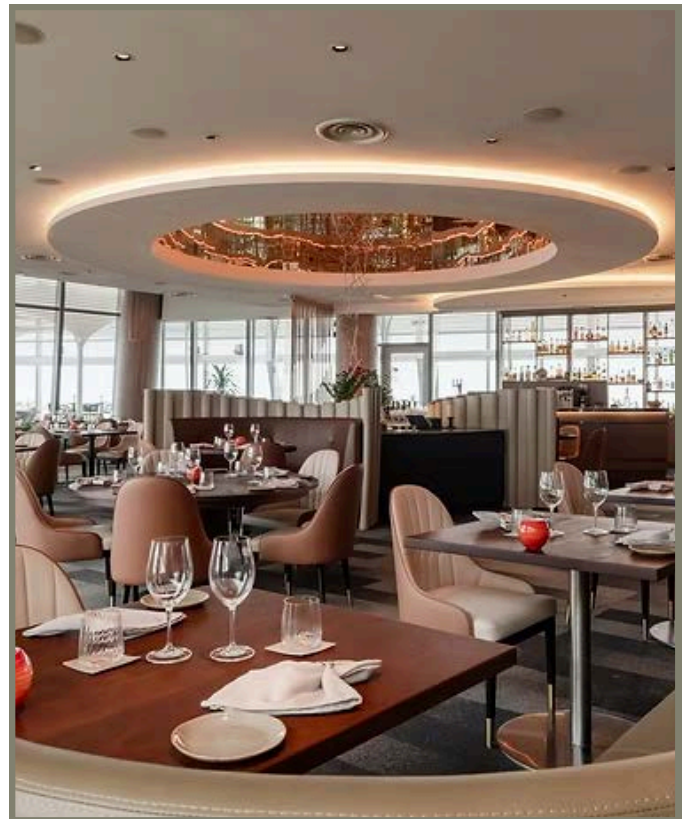

PROJECTS *PROUDLY DELIVERED*

ALTRO ZAFFERNO @ OCEAN
FINANCIAL CENTRE, L43