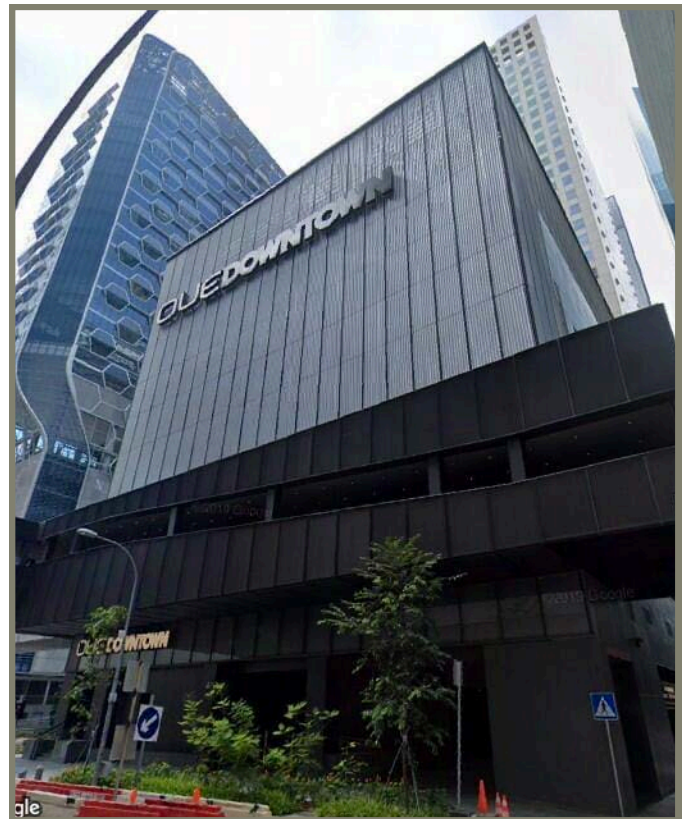

UNDISCLOSED LOCATION

PROJECTS *PROUDLY DELIVERED*

PRO CARPET TILES

UOB HEADQUARTERS @
RAFFLES PLACE

PROJECTS *PROUDLY DELIVERED*

PRO - BALSAN® CARPET TILES
MADE IN FRANCE

BMW PERFORMANCE MOTORS OFFICE @
ALEXANDRA RD

SAMSUNG HQ @ PASIR PANJANG

PROJECTS *PROUDLY DELIVERED*

PRO CARPET TILES (NYLON)
PRO - BALSAN® CARPET TILES
MADE IN FRANCE

CARLSBERG

PROJECTS *PROUDLY DELIVERED*

PRO CARPET TILES

ERNI OFFICE

PROJECTS *PROUDLY DELIVERED*