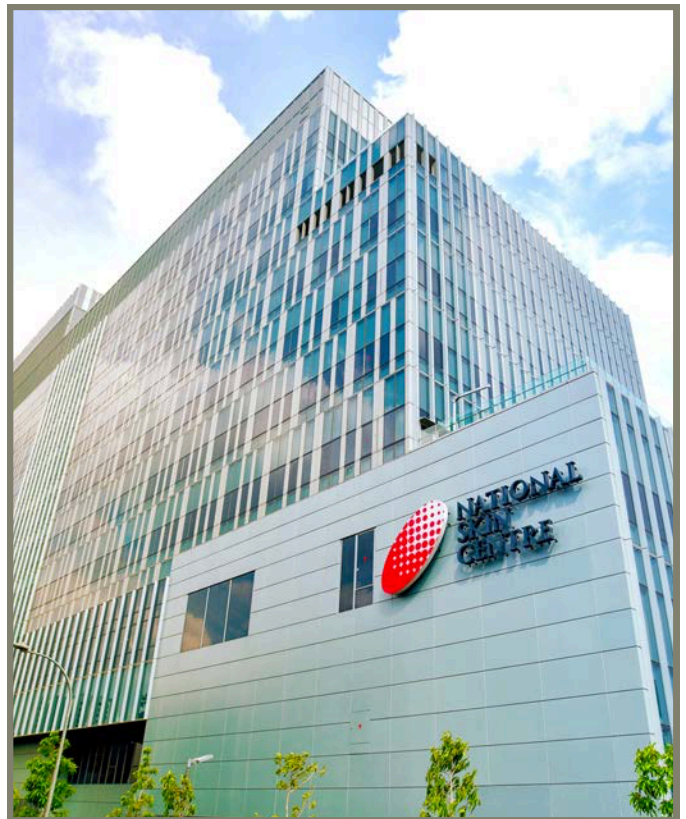

PROJECTS *PROUDLY DELIVERED*

PRO - DICKSON® WOVEN VINYL FLOORING
MADE IN FRANCE

MT. ELIZABETH HOSPITAL

PROJECTS *PROUDLY DELIVERED*

PRO - BALSAN® CARPET TILES
MADE IN FRANCE

NATIONAL SKIN CENTRE
BCA BEST BUILDING AWARD 2023